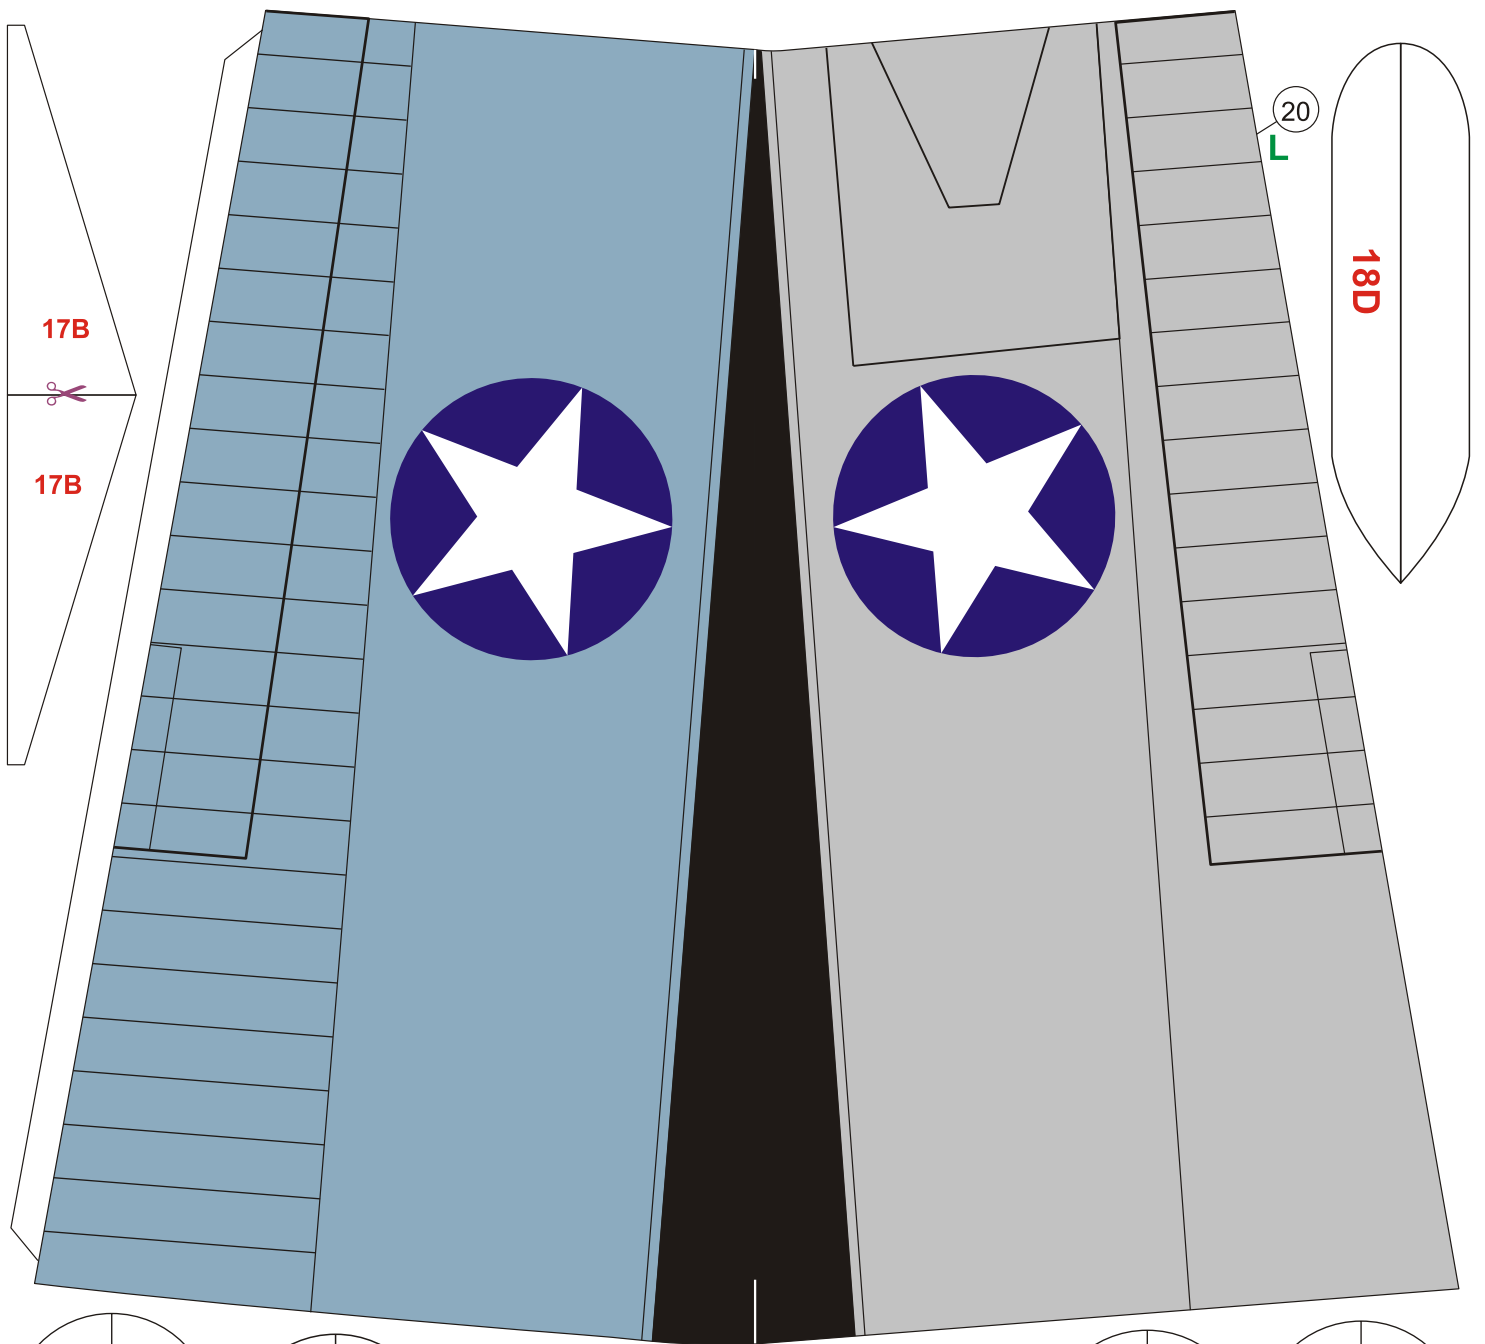

## Consolidated Vultee PBV-5 „Catalina”

Year of production: 1938 (USA)  
Spread: 31,72 m (104 ft 06 in)  
Length: 19,5 m (63 ft 97 in)  
Height: 5,65 m (18 ft 53 in)  
Mass : 7974 kG (17552 b)  
Speed max: 314 km/h (195 mph)  
Ceiling: 5550 m (18208 ft)  
Range: 4960 km (3082 miles)  
Armament: 4 x machine gun Browning cal. 12,7 mm (0,5 in)  
and bomb 907kG (2000 b)

### MONTAGE

RED LETTER: cardboard 0,5 - 0,8 mm

W cut out

19D  
19B

19D  
19C

19A  
19D

19A  
19D