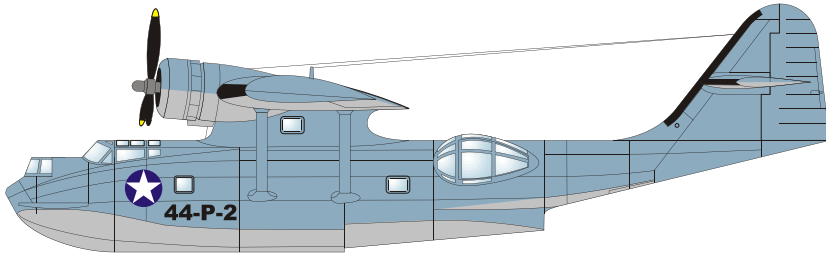

# Model cardboard scale 1:50

© Marek Pacyński - POLAND 2000  
e-mail: pacmar@kki.net.pl

Consolidated Vultee PBV-5 „Catalina”  
US NAVY, 1943

## Consolidated Vultee PBV-5 „Catalina”

Year of production: 1938 (USA)  
Spread: 31,72 m (104 ft 06 in)  
Length: 19,5 m (63 ft 97 in)  
Height: 5,65 m (18 ft 53 in)  
Mass : 7974 kG (17552 b)  
Speed max: 314 km/h (195 mph)  
Ceiling: 5550 m (18208 ft)  
Range: 4960 km (3082 miles)  
Armament: 4 x machine gun Browning cal. 12,7 mm (0,5 in)  
and bomb 907kG (2000 b)

### MONTAGE

RED LETTER: cardboard 0,5 - 0,8 mm

W cut out

19D  
19B

19D  
19C

19A  
19D

19A  
19D