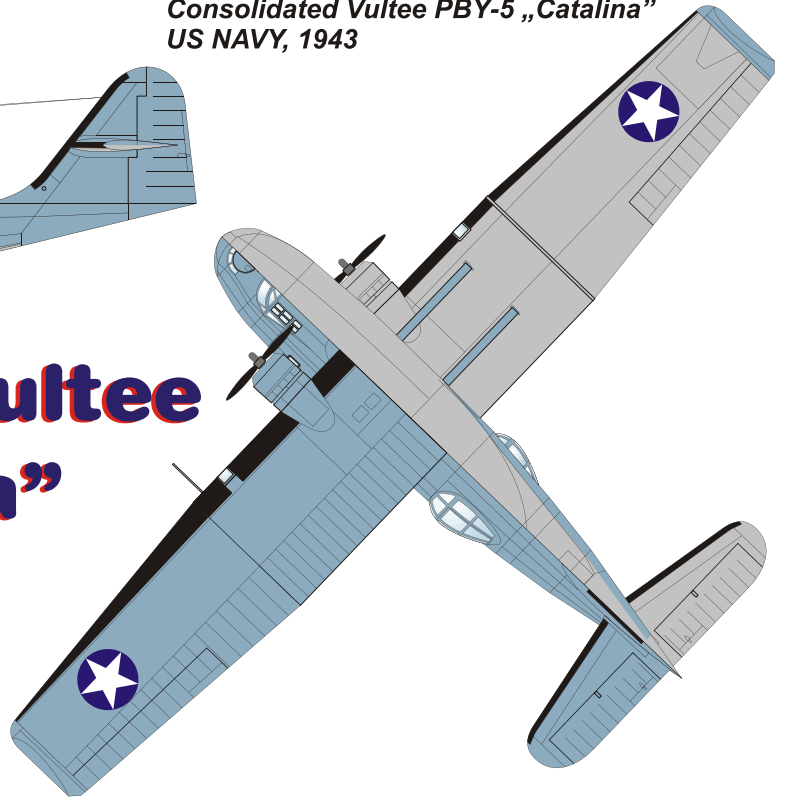

# Model cardboard scale 1:50

© Marek Pacyński - POLAND 2000  
e-mail: pacmar@kki.net.pl

Consolidated Vultee PBV-5 „Catalina”  
US NAVY, 1943

## Consolidated Vultee PBV-5 „Catalina”

Year of production: 1938 (USA)  
Spread: 31,72 m (104 ft 06 in)  
Length: 19,5 m (63 ft 97 in)  
Height: 5,65 m (18 ft 53 in)  
Mass : 7974 kG (17552 b)  
Speed max: 314 km/h (195 mph)  
Ceiling: 5550 m (18208 ft)  
Range: 4960 km (3082 miles)  
Armament: 4 x machine gun Browning cal. 12,7 mm (0,5 in)  
and bomb 907kG (2000 b)

### MONTAGE

RED LETTER: cardboard 0,5 - 0,8 mm

W cut out

19D  
19B

19D  
19C

19A  
19D

19A  
19D