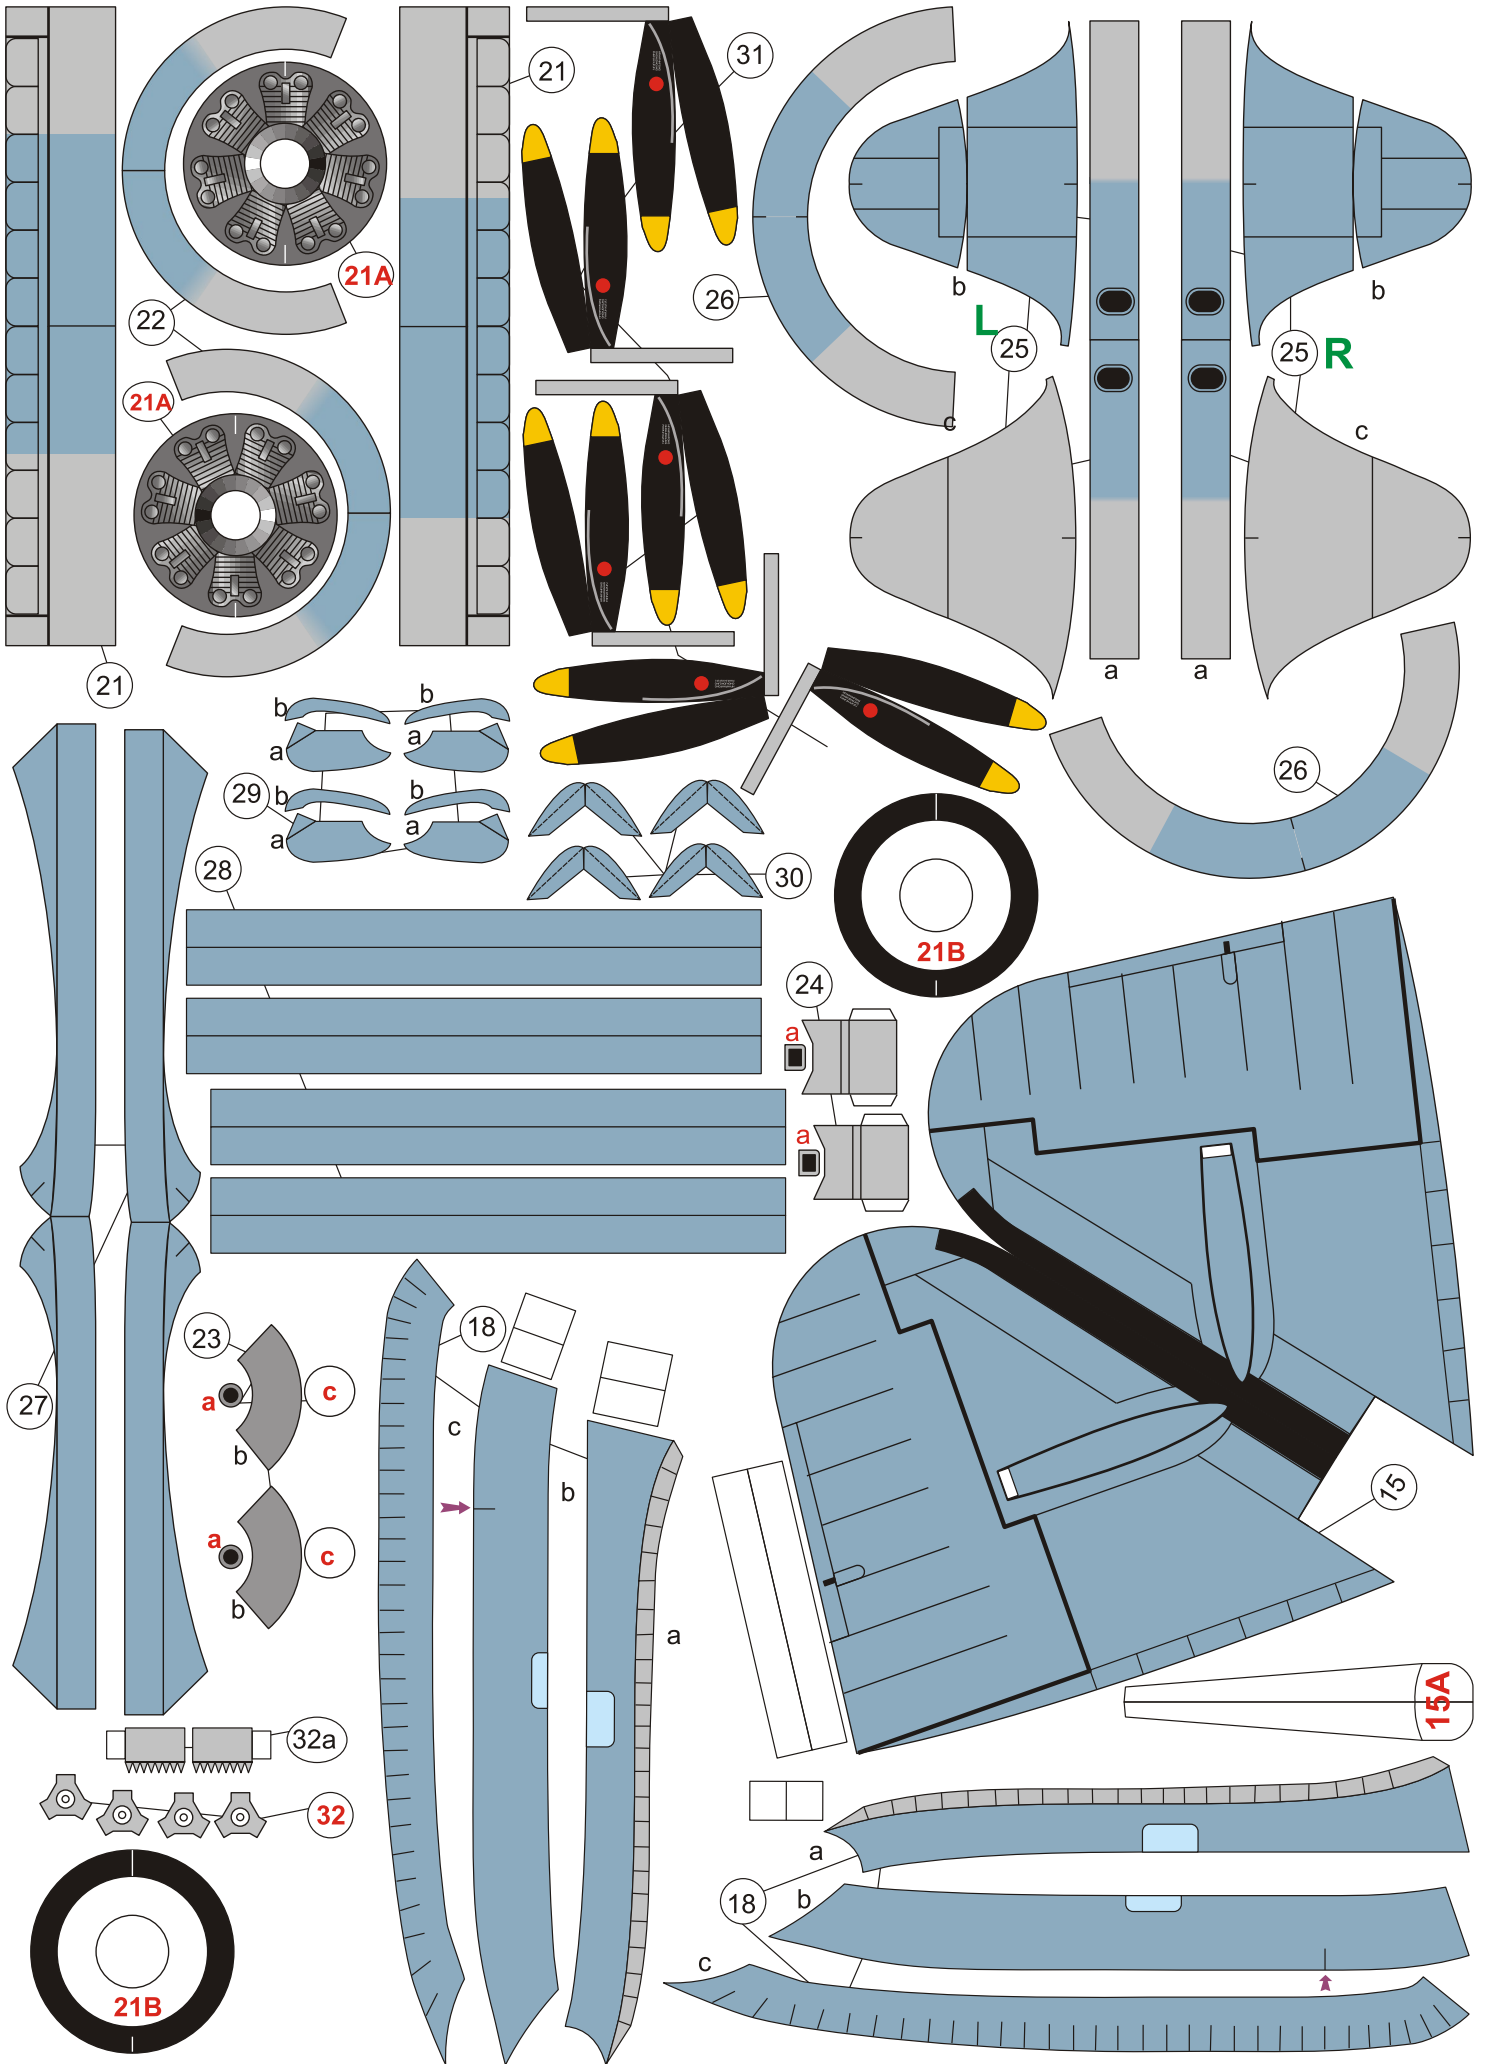

# Model cardboard scale 1:50

© Marek Pacyński - POLAND 2000  
e-mail: pacmar@kki.net.pl

Consolidated Vultee PBV-5 „Catalina”  
US NAVY, 1943

## Consolidated Vultee PBV-5 „Catalina”

Year of production: 1938 (USA)  
Spread: 31,72 m (104 ft 06 in)  
Length: 19,5 m (63 ft 97 in)  
Height: 5,65 m (18 ft 53 in)  
Mass : 7974 kG (17552 b)  
Speed max: 314 km/h (195 mph)  
Ceiling: 5550 m (18208 ft)  
Range: 4960 km (3082 miles)  
Armament: 4 x machine gun Browning cal. 12,7 mm (0,5 in)  
and bomb 907kG (2000 b)

### MONTAGE

RED LETTER: cardboard 0,5 - 0,8 mm

W cut out

19D  
19B

19D  
19C

19A  
19D

19A  
19D