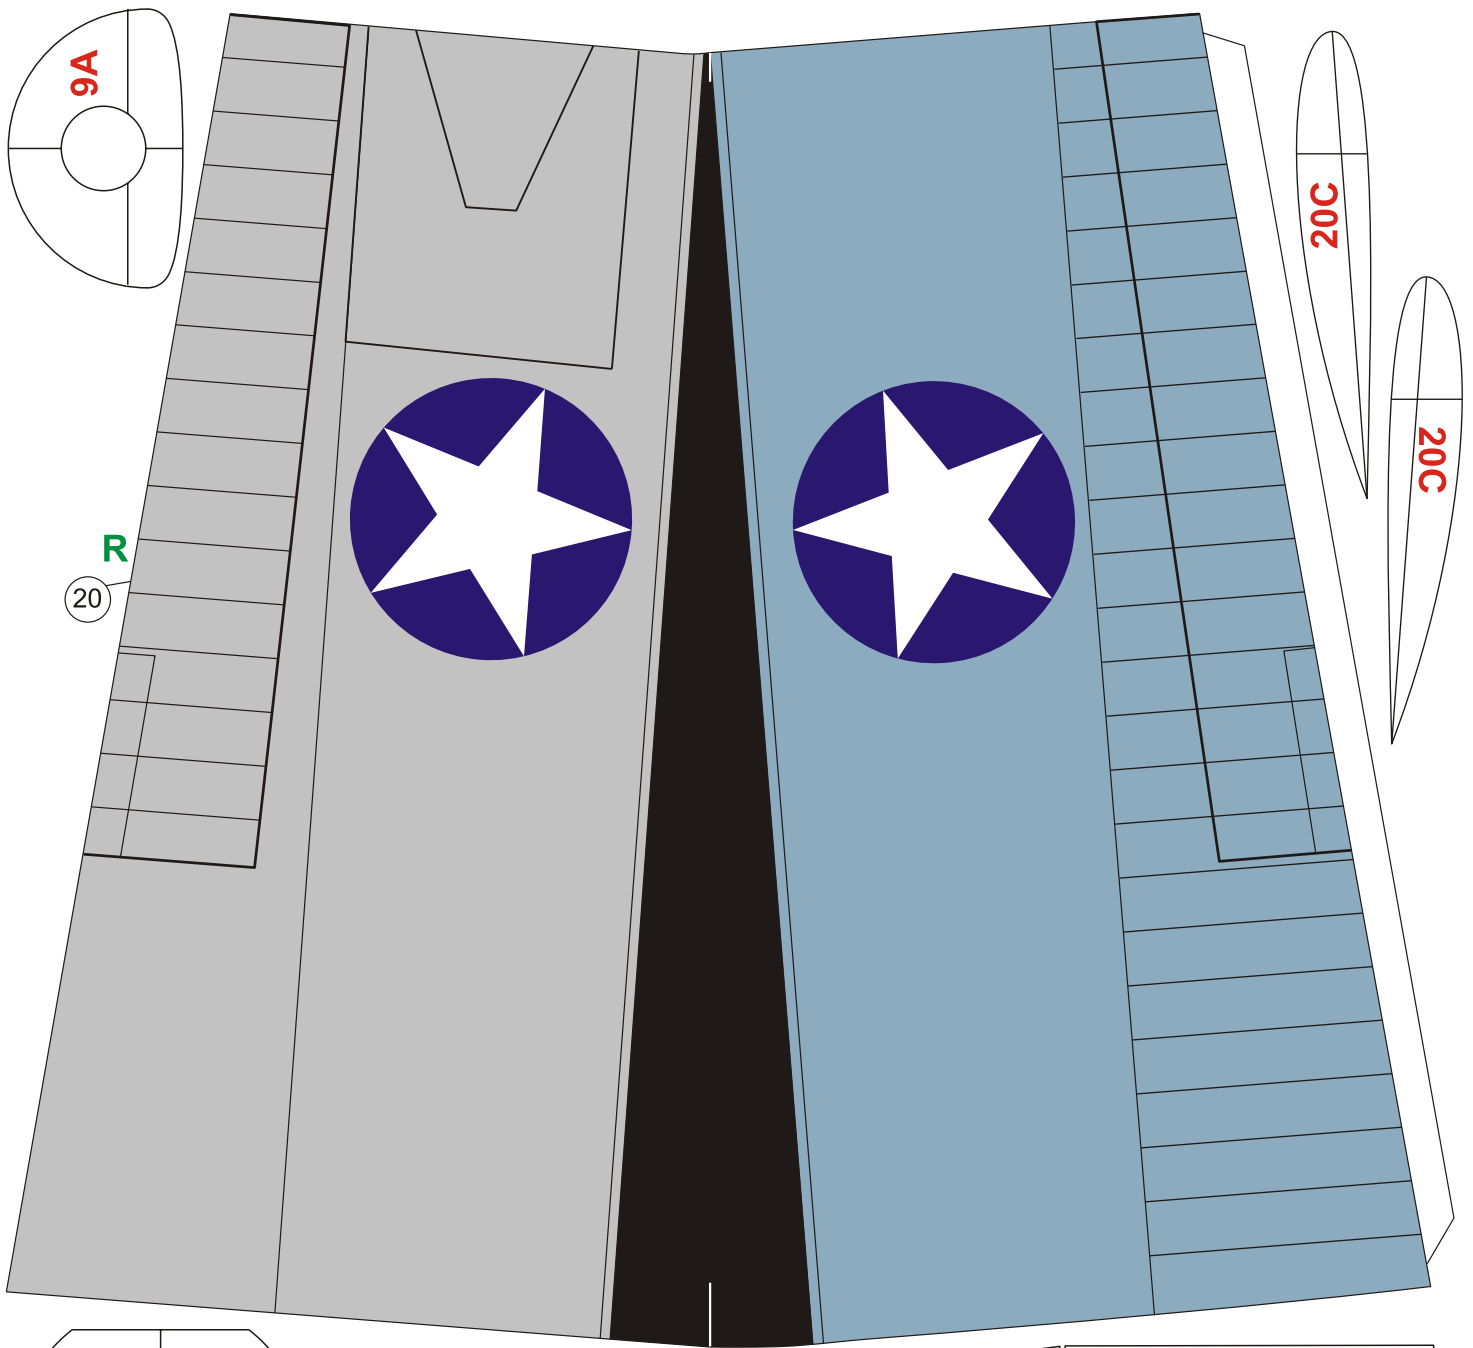

## Consolidated Vultee PBV-5 „Catalina”

Year of production: 1938 (USA)  
Spread: 31,72 m (104 ft 06 in)  
Length: 19,5 m (63 ft 97 in)  
Height: 5,65 m (18 ft 53 in)  
Mass : 7974 kG (17552 b)  
Speed max: 314 km/h (195 mph)  
Ceiling: 5550 m (18208 ft)  
Range: 4960 km (3082 miles)  
Armament: 4 x machine gun Browning cal. 12,7 mm (0,5 in)  
and bomb 907kG (2000 b)

### MONTAGE

RED LETTER: cardboard 0,5 - 0,8 mm

W cut out

19D  
19B

19D  
19C

19A  
19D

19A  
19D