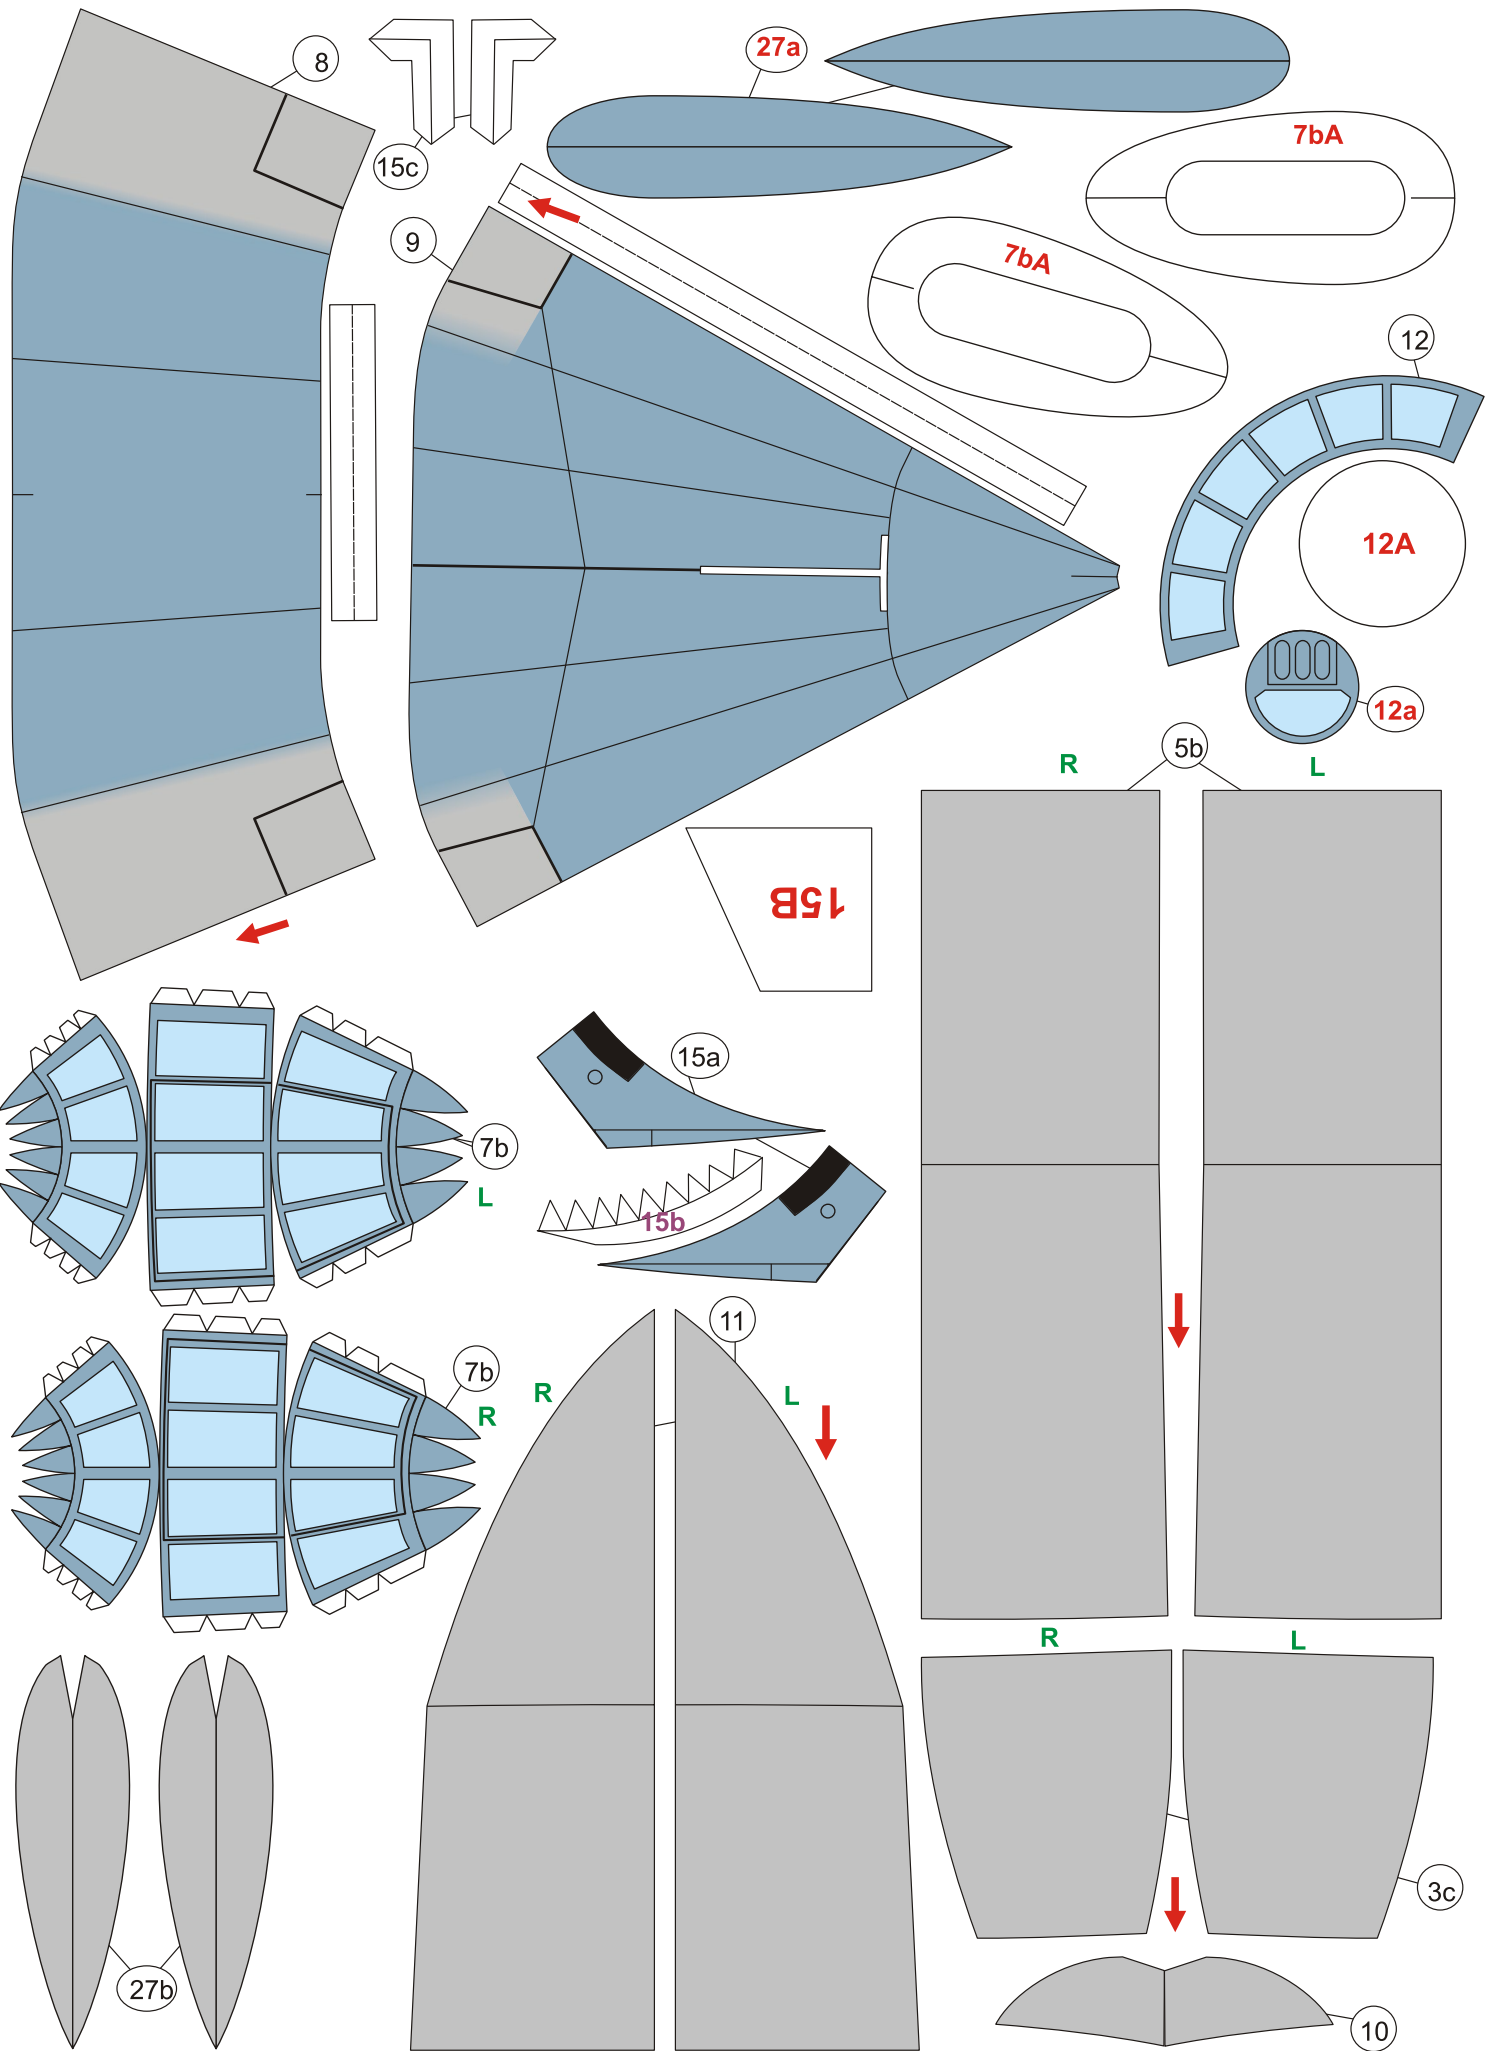

# Model cardboard scale 1:50

© Marek Pacyński - POLAND 2000  
e-mail: pacmar@kki.net.pl

Consolidated Vultee PBV-5 „Catalina”  
US NAVY, 1943

## Consolidated Vultee PBV-5 „Catalina”

Year of production: 1938 (USA)  
Spread: 31,72 m (104 ft 06 in)  
Length: 19,5 m (63 ft 97 in)  
Height: 5,65 m (18 ft 53 in)  
Mass : 7974 kG (17552 b)  
Speed max: 314 km/h (195 mph)  
Ceiling: 5550 m (18208 ft)  
Range: 4960 km (3082 miles)  
Armament: 4 x machine gun Browning cal. 12,7 mm (0,5 in)  
and bomb 907kG (2000 b)

### MONTAGE

RED LETTER: cardboard 0,5 - 0,8 mm

W cut out

19D  
19B

19D  
19C

19A  
19D

19A  
19D