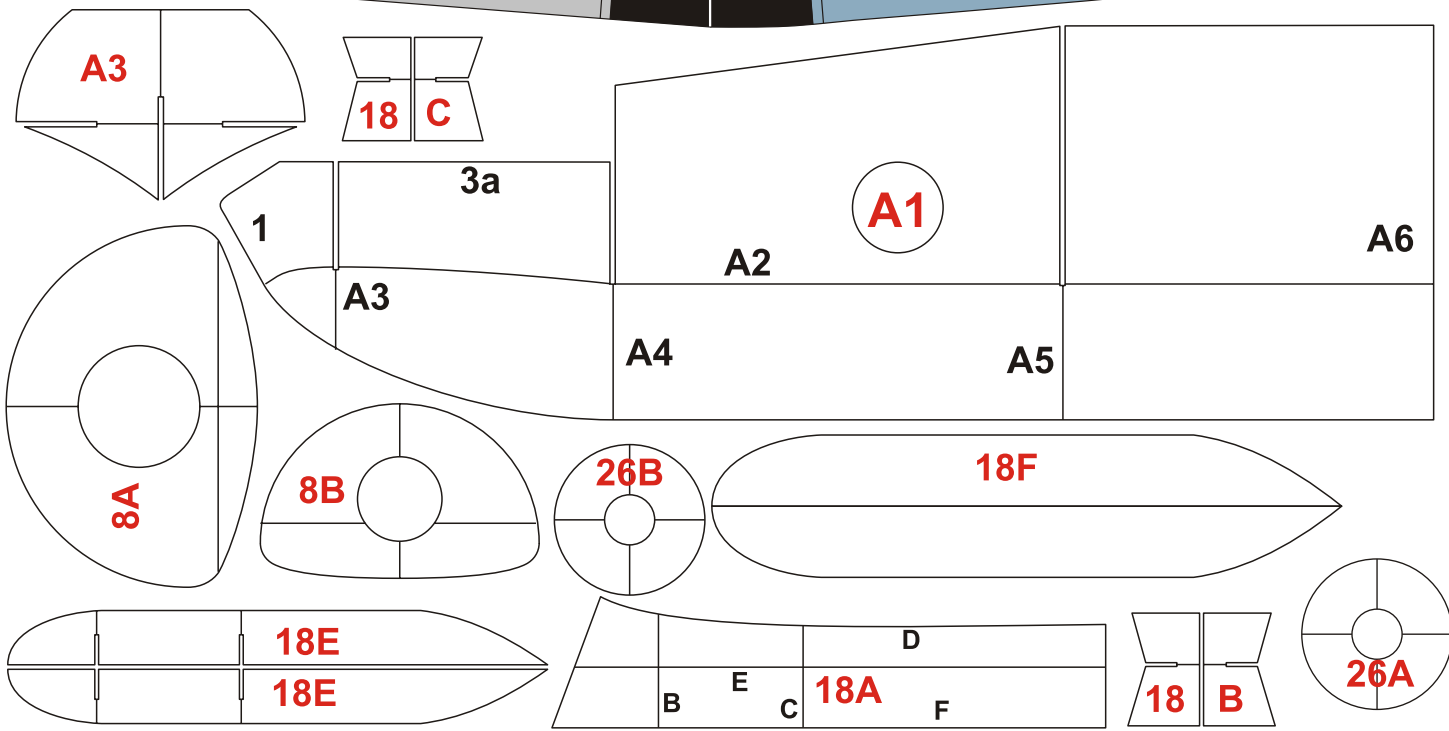

## Consolidated Vultee PBV-5 „Catalina”

Year of production: 1938 (USA)  
Spread: 31,72 m (104 ft 06 in)  
Length: 19,5 m (63 ft 97 in)  
Height: 5,65 m (18 ft 53 in)  
Mass : 7974 kG (17552 b)  
Speed max: 314 km/h (195 mph)  
Ceiling: 5550 m (18208 ft)  
Range: 4960 km (3082 miles)  
Armament: 4 x machine gun Browning cal. 12,7 mm (0,5 in)  
and bomb 907kG (2000 b)

### MONTAGE

RED LETTER: cardboard 0,5 - 0,8 mm

W cut out

19D  
19B

19D  
19C

19A  
19D

19A  
19D