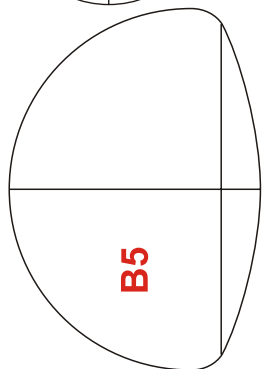

## Consolidated Vultee PBV-5 „Catalina”

Year of production: 1938 (USA)  
Spread: 31,72 m (104 ft 06 in)  
Length: 19,5 m (63 ft 97 in)  
Height: 5,65 m (18 ft 53 in)  
Mass : 7974 kG (17552 b)  
Speed max: 314 km/h (195 mph)  
Ceiling: 5550 m (18208 ft)  
Range: 4960 km (3082 miles)  
Armament: 4 x machine gun Browning cal. 12,7 mm (0,5 in)  
and bomb 907kG (2000 b)

### MONTAGE

RED LETTER: cardboard 0,5 - 0,8 mm

W cut out

19D  
19B

19D  
19C

19A  
19D

19A  
19D