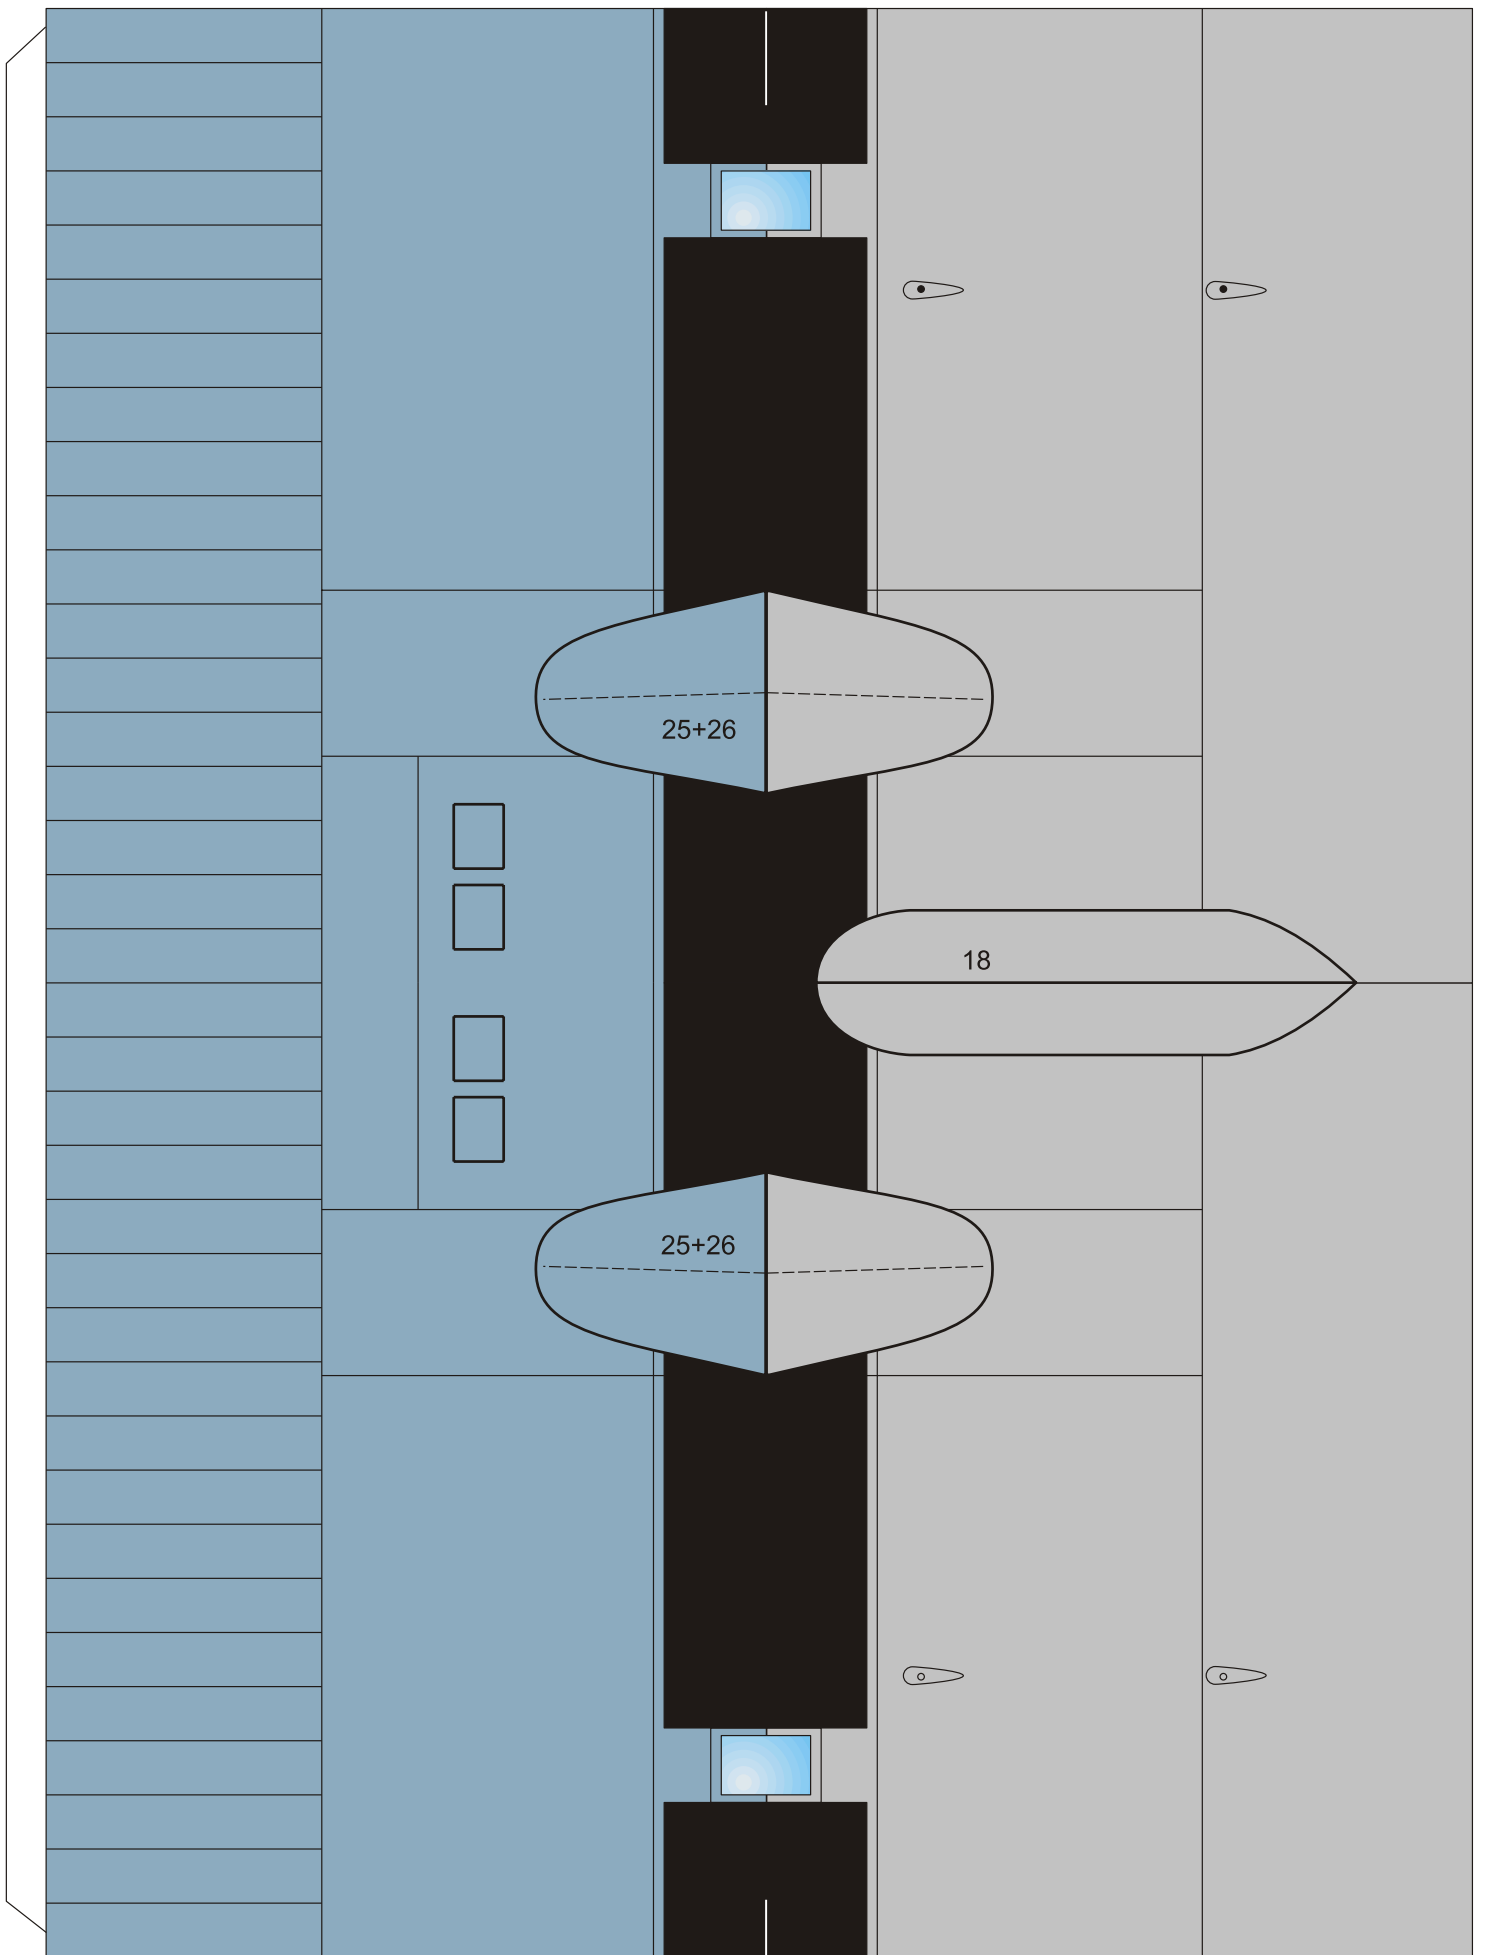

# Model cardboard scale 1:50

© Marek Pacyński - POLAND 2000  
e-mail: pacmar@kki.net.pl

Consolidated Vultee PBV-5 „Catalina”  
US NAVY, 1943

## Consolidated Vultee PBV-5 „Catalina”

Year of production: 1938 (USA)  
Spread: 31,72 m (104 ft 06 in)  
Length: 19,5 m (63 ft 97 in)  
Height: 5,65 m (18 ft 53 in)  
Mass : 7974 kG (17552 b)  
Speed max: 314 km/h (195 mph)  
Ceiling: 5550 m (18208 ft)  
Range: 4960 km (3082 miles)  
Armament: 4 x machine gun Browning cal. 12,7 mm (0,5 in)  
and bomb 907kG (2000 b)

### MONTAGE

RED LETTER: cardboard 0,5 - 0,8 mm

W cut out

19D  
19B

19D  
19C

19A  
19D

19A  
19D