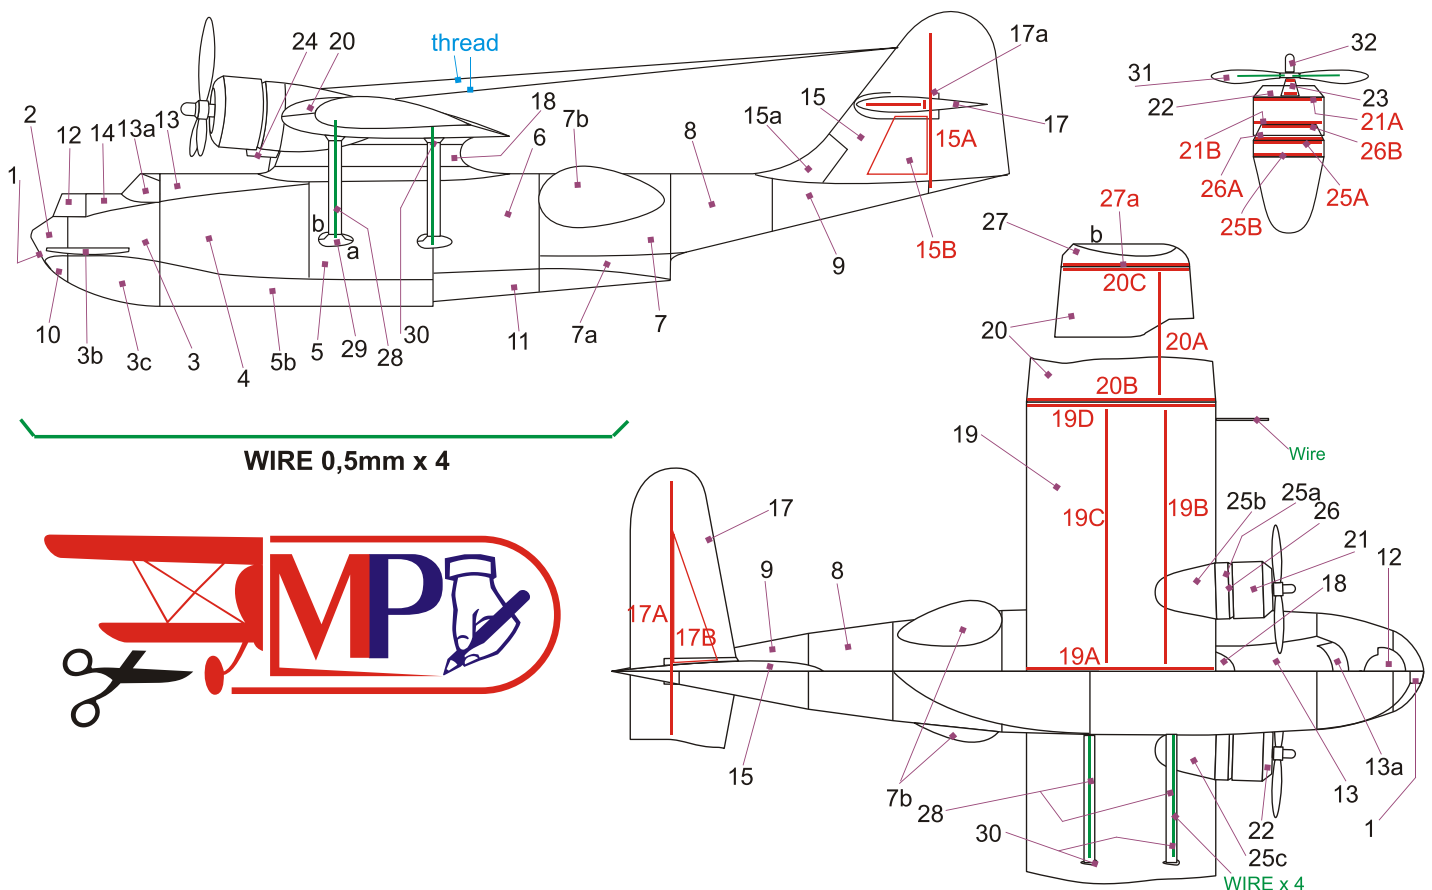

# Model cardboard scale 1:50

© Marek Pacyński - POLAND 2000  
e-mail: pacmar@kki.net.pl

Consolidated Vultee PBV-5 „Catalina”  
US NAVY, 1943

## Consolidated Vultee PBV-5 „Catalina”

Year of production: 1938 (USA)  
Spread: 31,72 m (104 ft 06 in)  
Length: 19,5 m (63 ft 97 in)  
Height: 5,65 m (18 ft 53 in)  
Mass : 7974 kG (17552 b)  
Speed max: 314 km/h (195 mph)  
Ceiling: 5550 m (18208 ft)  
Range: 4960 km (3082 miles)  
Armament: 4 x machine gun Browning cal. 12,7 mm (0,5 in)  
and bomb 907kG (2000 b)

### MONTAGE

RED LETTER: cardboard 0,5 - 0,8 mm

W cut out

19D  
19B

19D  
19C

19A  
19D

19A  
19D